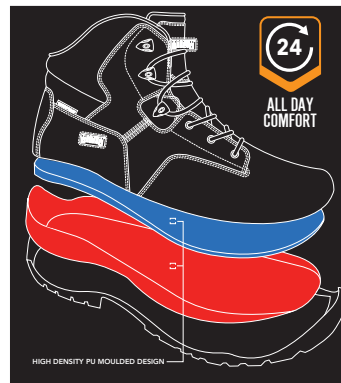

# ULTIMA PRO RC 6.0 WP

## ULTIMATE FAST AND LITE TRAIL BOOT

- > Sizes: UK 4 - 14 EU 37 - 48
- > Weight: 555g\*\*
- > Certified to EN ISO 20347:2012 OB E FO CI HI AN SRA
- > Code: 40295

SOLES BY  **MICHELIN**

Lightweight, slip-resistant and durable Michelin rubber outsole, with Athletic EVA midsole for all-day comfort

**WATERPROOF**

**SCANNER SAFE**

**BREATHABLE MATERIAL**

**SHOCK ABSORPTION**

**SRA CERTIFIED**

**VEGAN**

**2.97 BOTTLES\***

\*Bottle size = 380ml \*\*Weight based on 1/2 pair EU 42/ UK 8